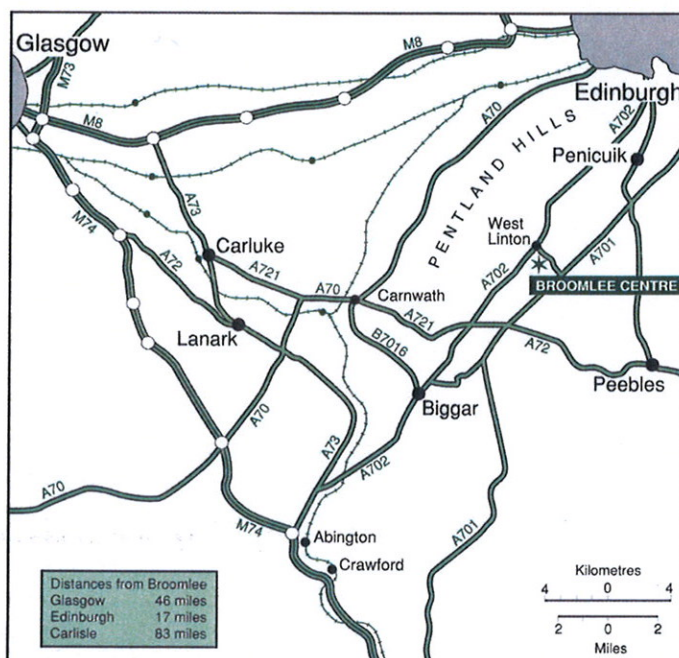

Loaningdale House, Carwood Road, BIGGAR ML12 6LX

tel: 01899 221115
fax: 01899 220644
info@soec.org.uk
www.soec.org.uk

BROOMLEE CENTRE, West Linton

OS Map Number 72
OS Map Reference NT156507

BROOMLEE CENTRE, WEST LINTON EH46 7BU 01968 660259

Broomlee is situated on the outskirts of the village of West Linton which is 18 miles south west of Edinburgh. If coming by public transport it is easiest approached from Edinburgh.

By bus:

Bus number 100, operated by McEwans Coaches. The journey lasts approx 1 hour. It is possible to walk from the A702 to the Centre (about a mile).

By car:

Broomlee Centre is situated half a mile from West Linton on the B7059 which sits between the A701 and A702.

If travelling from the east on the A702, turn left before the Gordon Arms into the village. Drive through the village for approx. 1 mile until you see a school sign on the left. The entrance to the Centre is the second on the right (white notice board) after a lodge house.

If travelling from the west on the A702, turn right before the Gordon Arms into the village. Follow the directions above.

If travelling on the A701 follow the directions for West Linton and turn onto the B7059. The Centre is approx. 2 miles from the junction on the left hand side, first entrance after the school sign.