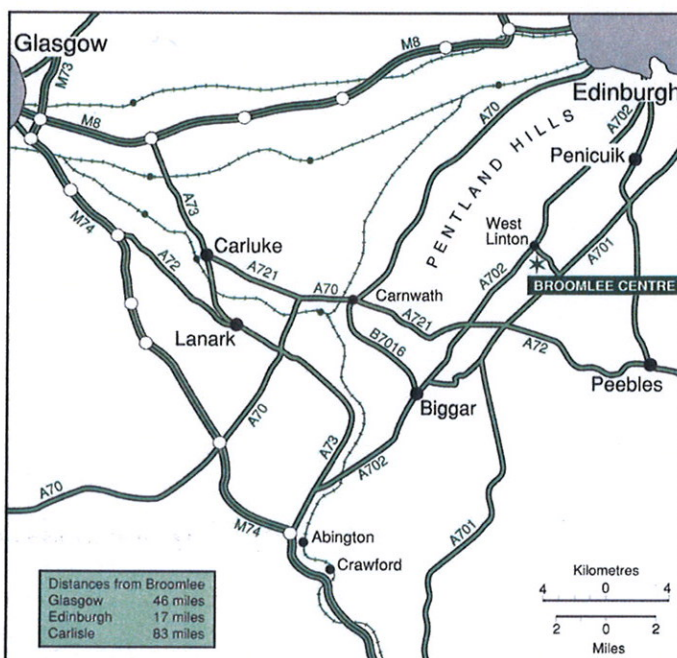

## BROOMLEE CENTRE, West Linton

OS Map Number 72  
OS Map Reference NT156507

**BROOMLEE CENTRE, WEST LINTON EH46 7BU 01968 660259**

Broomlee is situated on the outskirts of the village of West Linton which is 18 miles south west of Edinburgh. If coming by public transport it is easiest approached from Edinburgh.

### By bus:

Bus number 100, operated by McEwans Coaches. The journey lasts approx 1 hour. It is possible to walk from the A702 to the Centre (about a mile).

### By car:

Broomlee Centre is situated half a mile from West Linton on the B7059 which sits between the A701 and A702.

If travelling from the east on the A702, turn left before the Gordon Arms into the village. Drive through the village for approx. 1 mile until you see a school sign on the left. The entrance to the Centre is the second on the right (white notice board) after a lodge house.

If travelling from the west on the A702, turn right before the Gordon Arms into the village. Follow the directions above.

If travelling on the A701 follow the directions for West Linton and turn onto the B7059. The Centre is approx. 2 miles from the junction on the left hand side, first entrance after the school sign.