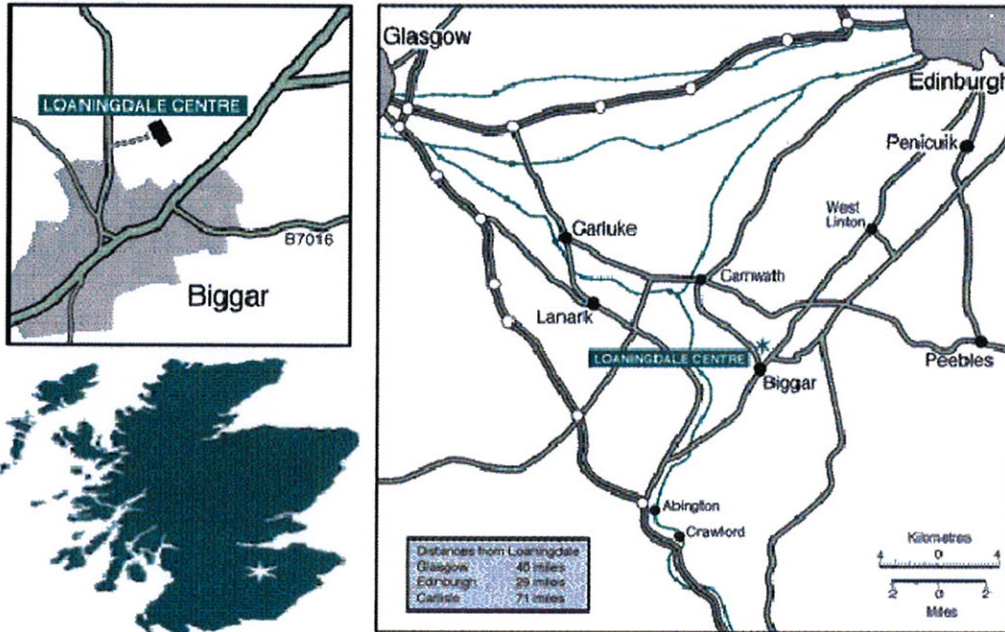

Loaningdale House, Carwood Road, BIGGAR ML12 6LX

tel: 01899 221115
fax: 01899 220644
info@soec.org.uk
www.soec.org.uk

Loaningdale Centre is situated half a mile from Biggar which sits on the A702. From Biggar town centre take the B7016 up towards Carnwath. The turn off to Carnwath is opposite Diamond Blush hairdressing salon and Remax Estate Agents is on the corner. Loaningdale House is on the right hand side along a tree lined drive. There is a sign at the end of the drive.

From Edinburgh:

By car: Take the A702 to Biggar.

By bus: Bus number 100, operated by McEwans Coaches. Approx 1¼ hrs.

From Glasgow:

By car: M74 to Abington (junction 13) and A702 to Biggar.

By Train/Bus: From Glasgow take the train to Lanark. Buses depart from station to Biggar.

The train journey is approx 1 hr. Bus journey approx 30/40 mins

From the South:

By car: M74 to Abington (junction 13) and A702 to Biggar, or A72 to Biggar.

www.traveline-scotland.co.uk (bus times) www.nationalrail.co.uk or www.thetrainline.com